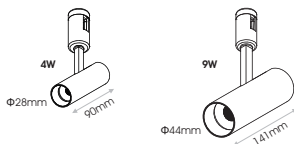

Code	Description	Colour
FFL.004	Live End	Black
FFL.005	Track Holder	Black

FORMA FLEX

SPOT BRACKET ADJ 4W & 9W

- FORMA FLEX SB consists of two sized spots with bracket and a diameter of $\Phi 28\text{mm}$ and $\Phi 44\text{mm}$.
- Luminaire body material: aluminium.
- Available in black colour.
- L90/B10 50.000h
- 3SDCM

Model	LED Power	CCT	CR180 LED Source	CR190 LED Source	Beam Angle	Type	Colour	Dimming Option
			80 (80)	90 (90)				
FLEX SPOT BRACKET (FLEX SB)	3.8W (04)	2700K (27C)	485lm	390lm	28° (28)	Adjustable (AD)	Black (BL)	48V PWM Dimmable (DM)
		3000K (30C)	485lm	420lm	36° (36)			
		4000K (40C)	520lm	450lm	50° (50)			
		5000K (50C)	525lm	485lm				
	8.5W (09)	2700K (27C)	1065lm	865lm	18° (18)			
		3000K (30C)	1070lm	925lm	34° (34)			
		4000K (40C)	1145lm	995lm	40° (40)			
		5000K (50C)	1150lm	1005lm				

Ordering Code Example: FLEX SB-04-30C-90-38-AD-WH-DM

FORMA FLEX

SPOT 4W & 9W

- FORMA FLEX SP consists of two sized spots with a diameter of $\Phi 30\text{mm}$ and $\Phi 52\text{mm}$.
- Luminaire body material: aluminium.
- Available in black colour.
- It is offered with a variety of accessories : honeycomb, line spread lens, softening lens.
- Rail spot 4W UGR<19(50°) / UGR<10(35°) / UGR<10(25°)
- Rail spot 9W UGR<21(40°) / UGR<14(34°) / UGR<17(18°)
- L90/B10 50.000h
- 3SDCM