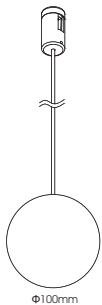

FORMA FLEX

SPHERE PENDANT 4W

- FORMA FLEX SPH PD is a glass frosted decorative luminaire that gives a special touch into any space.
- Available in black colour.
- L90/B10 50.000h
- 3SDCM

LIGHTSOURCE BY
bridgelux.

Model	LED Power	CCT	CR180 LED Source	CR190 LED Source	Beam Angle	Type	Colour	Dimming Option
			80 (80)	90 (90)				
FLEX SPHERE PENDANT (FLEX SPH PD)	4W (04)	2700K (27B) 3000K (30B) 4000K (40B) 5000K (50B)	255lm 260lm 280lm 285lm	230lm 235lm 255lm 260lm	Diffused (DF)	Fixed (FX)	Black (BL)	48V PWM Dimmable (DM)

Ordering Code Example: FLEX SPH PD-04-30B-90-DF-FX-BL-DM