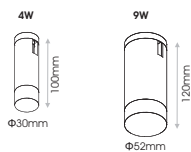

FORMA FLEX ACRYLIC 4W & 9W

- FORMA FLEX AC consists of two sized spots with a diameter of $\Phi 30\text{mm}$ and $\Phi 52\text{mm}$.
- Luminaire body material: aluminium with acrylic ending.
- Available in black colour.
- L90/B10 50.000h
- 3SDCM

Model	LED Power	CCT	CR180 LED Source	CR190 LED Source	Beam Angle	Type	Colour	Dimming Option
			80 (80)	90 (90)				
FLEX SPOT ACRYLIC (FLEX SA)	3.8W (04)	2700K (27C)	485lm	390lm	Diffused (DF)	Fixed (FX)	Black (BL)	48V PWM Dimmable (DM)
		3000K (30C)	485lm	420lm				
		4000K (40C)	520lm	450lm				
		5000K (50C)	525lm	485lm				
	8.5W (09)	2700K (27C)	1065lm	865lm				
		3000K (30C)	1070lm	925lm				
		4000K (40C)	1145lm	995lm				
		5000K (50C)	1150lm	1005lm				

Ordering Code Example: FLEX SA-04-30C-90-DF-FX-BL-DM