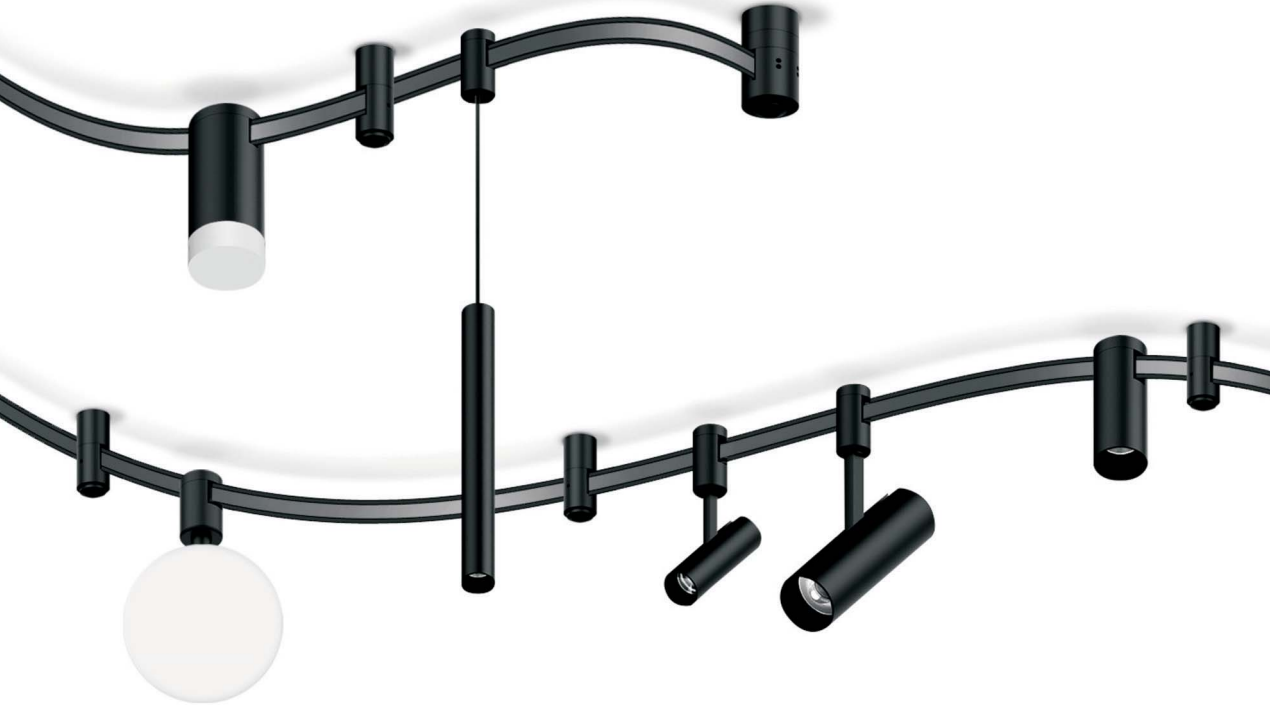

FORMA FLEX SYSTEM

- Forma Flex is a new miniaturized system suitable for highly demanding spaces.
- The system is suitable only for surface application.
- Track material: aluminium / stainless steel.
- Flexibility of the track itself with the ability of extra high bending.
- Flexibility and easiness in the repositioning of the luminaires.
- Forma Flex system includes: Fixed and adjustable spots, decorative sphere and acrylic spots.
- Maximum load per system: 280W
- The system is offered in 48Vdc PWM Dimmable or Wireless Dimmable.

Forma Flex **Surface** Track

Code	Model	Length	Colour
FFL.001	Forma Flex Surface Track	5m	Black
FFL.002	Forma Flex Surface Track	10m	Black
FFL.003	Forma Flex Surface Track	20m	Black

Accessories for Forma Flex System

Code	Description	Colour
FFL.004	Live End	Black
FFL.005	Track Holder	Black

FORMA FLEX

SPOT BRACKET ADJ 4W & 9W

- FORMA FLEX SB consists of two sized spots with bracket and a diameter of $\Phi 28\text{mm}$ and $\Phi 44\text{mm}$.
- Luminaire body material: aluminium.
- Available in black colour.
- L90/B10 50.000h
- 3SDCM

Ordering Code Example: FLEX SB-04-30C-90-38-AD-WH-DM

FORMA FLEX

SPOT 4W & 9W

- FORMA FLEX SP consists of two sized spots with a diameter of $\Phi 30\text{mm}$ and $\Phi 52\text{mm}$.
- Luminaire body material: aluminium.
- Available in black colour.
- It is offered with a variety of accessories : honeycomb, line spread lens, softening lens.
- Rail spot 4W UGR<19(50°) / UGR<10(35°) / UGR<10(25°)
- Rail spot 9W UGR<21(40°) / UGR<14(34°) / UGR<17(18°)
- L90/B10 50.000h
- 3SDCM