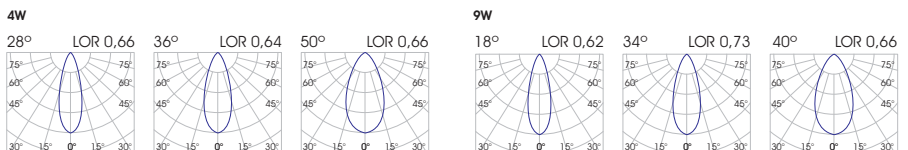

Model	LED Power	CCT	CR180 LED Source	CR190 LED Source	Beam Angle	Type	Colour	Dimming Option
			80 (80)	90 (90)				
FLEX SPOT BRACKET (FLEX SB)	3.8W (04)	2700K (27C)	485lm	390lm	28° (28)	Adjustable (AD)	Black (BL)	48V PWM Dimmable (DM)
		3000K (30C)	485lm	420lm	36° (36)			
		4000K (40C)	520lm	450lm	50° (50)			
		5000K (50C)	525lm	485lm				
	8.5W (09)	2700K (27C)	1065lm	865lm	18° (18)			
		3000K (30C)	1070lm	925lm	34° (34)			
		4000K (40C)	1145lm	995lm	40° (40)			
		5000K (50C)	1150lm	1005lm				

Ordering Code Example: FLEX SB-04-30C-90-38-AD-WH-DM