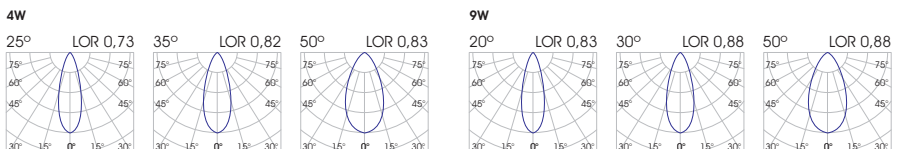

Model	LED Power	CCT	CR180 LED Source	CR190 LED Source	Beam Angle	Type	Colour	Dimming Option	Accessories
			80 (80)	90 (90)					
FLEX SPOT (FLEX SP)	3.8W (04)	2700K (27C)	485lm	390lm	25° (25)	Fixed (FX)	Black (BL)	48V PWM Dimmable (DM)	Standard (0) Honeycomb (1) Line spread lens (2) Softening lens (3)
		3000K (30C)	485lm	420lm	35° (35)				
		4000K (40C)	520lm	450lm	50° (50)				
	5000K (50C)	525lm	485lm						
	8.5W (09)	2700K (27C)	1065lm	865lm	20° (20)				
		3000K (30C)	1070lm	925lm	30° (30)				
4000K (40C)		1145lm	995lm	50° (50)					
		5000K (50C)	1150lm	1005lm					

Ordering Code Example: FLEX SP-04-30C-90-38-AD-WH-DM-1