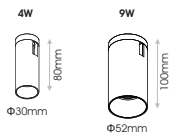

Model	LED Power	CCT	CR180 LED Source	CR190 LED Source	Beam Angle	Type	Colour	Dimming Option	Accessories
			80 (80)	90 (90)					
FLEX SPOT (FLEX SP)	3.8W (04)	2700K (27C)	485lm	390lm	25° (25)	Fixed (FX)	Black (BL)	48V PWM Dimmable (DM)	Standard (0) Honeycomb (1) Line spread lens (2) Softening lens (3)
		3000K (30C)	485lm	420lm	35° (35)				
		4000K (40C)	520lm	450lm	50° (50)				
	5000K (50C)	525lm	485lm						
	8.5W (09)	2700K (27C)	1065lm	865lm	20° (20)				
		3000K (30C)	1070lm	925lm	30° (30)				
4000K (40C)		1145lm	995lm	50° (50)					
		5000K (50C)	1150lm	1005lm					

Ordering Code Example: FLEX SP-04-30C-90-38-AD-WH-DM-1