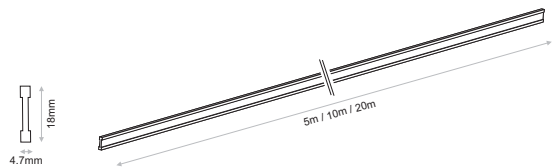

FORMA FLEX SYSTEM

- Forma Flex is a new miniaturized system suitable for highly demanding spaces.
- The system is suitable only for surface application.
- Track material: aluminium / stainless steel.
- Flexibility of the track itself with the ability of extra high bending.
- Flexibility and easiness in the repositioning of the luminaires.
- Forma Flex system includes: Fixed and adjustable spots, decorative sphere and acrylic spots.
- Maximum load per system: 280W
- The system is offered in 48Vdc PWM Dimmable or Wireless Dimmable.

Forma Flex **Surface** Track

Code	Model	Length	Colour
FFL.001	Forma Flex Surface Track	5m	Black
FFL.002	Forma Flex Surface Track	10m	Black
FFL.003	Forma Flex Surface Track	20m	Black

Accessories for Forma Flex System

Ordering Code Example: FLEX SB-04-30C-90-38-AD-WH-DM

FORMA FLEX

SPOT 4W & 9W

- FORMA FLEX SP consists of two sized spots with a diameter of $\Phi 30\text{mm}$ and $\Phi 52\text{mm}$.
- Luminaire body material: aluminium.
- Available in black colour.
- It is offered with a variety of accessories : honeycomb, line spread lens, softening lens.
- Rail spot 4W UGR<19(50°) / UGR<10(35°) / UGR<10(25°)
- Rail spot 9W UGR<21(40°) / UGR<14(34°) / UGR<17(18°)
- L90/B10 50.000h
- 3SDCM